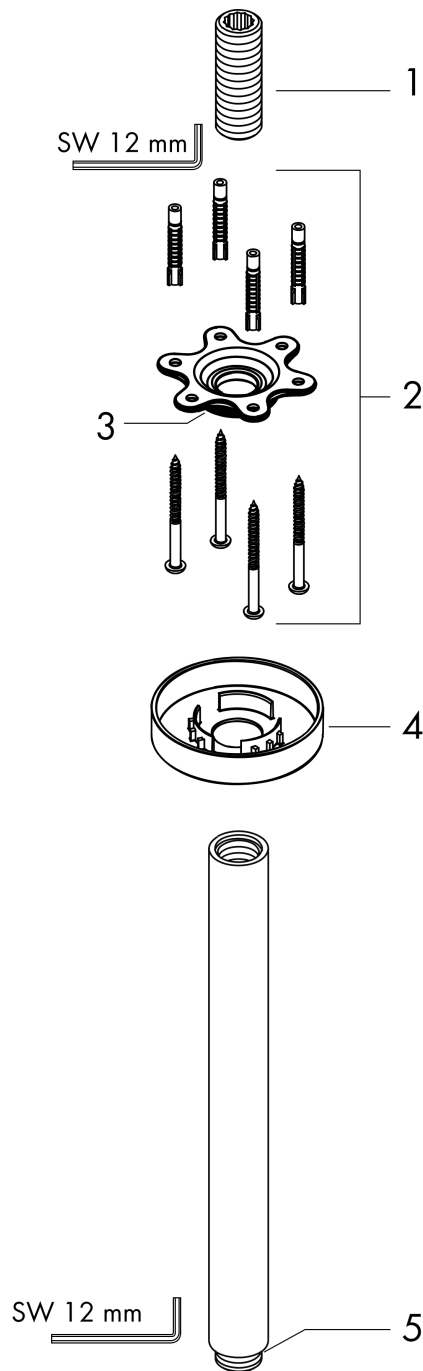

Ceiling connector S 30 cm

Surfaces: **Brushed Black Chrome**

Article Number: **27389340**

Description

product features

- length: 300 mm
- shaft \varnothing : 27 mm
- installation type: exposed installation
- material: brass
- connection thread G $\frac{1}{2}$
- connection dimension DN15

Design awards

Product image

Scale drawing

Ceiling connector S 30 cm

Surfaces: **Brushed Black Chrome**

Article Number: **27389340**

Exploded Drawing

Year of production: >12/20

Ceiling connector S 30 cm
 Surfaces: **Brushed Black Chrome** Article Number: **27389340**

Spare part list

Year of production: >12/20

Pos.	Description	Article Number	Price	PU
1	connecting thread	95188000	-	1
2	mounting kit	95208000	-	1
3	O-ring 34x2	98383000	-	1
4	escutcheon Ø 80 mm	92122340	-	1
5	O-ring 16x2	98133000	-	1