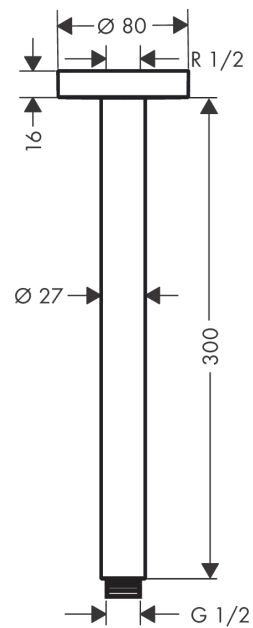

Ceiling connector S 30 cm

Surfaces: **Brushed Black Chrome**

Article Number: **27389340**

Description

product features

- length: 300 mm
- shaft \varnothing : 27 mm
- installation type: exposed installation
- material: brass
- connection thread G $\frac{1}{2}$
- connection dimension DN15

Design awards

Product image

Scale drawing

Ceiling connector S 30 cm

Surfaces: **Brushed Black Chrome**

Article Number: **27389340**

Exploded Drawing

Year of production: >12/20

Ceiling connector S 30 cm
 Surfaces: **Brushed Black Chrome** Article Number: **27389340**

Spare part list

Year of production: >12/20

Pos.	Description	Article Number	Price	PU
1	connecting thread	95188000	-	1
2	mounting kit	95208000	-	1
3	O-ring 34x2	98383000	-	1
4	escutcheon Ø 80 mm	92122340	-	1
5	O-ring 16x2	98133000	-	1